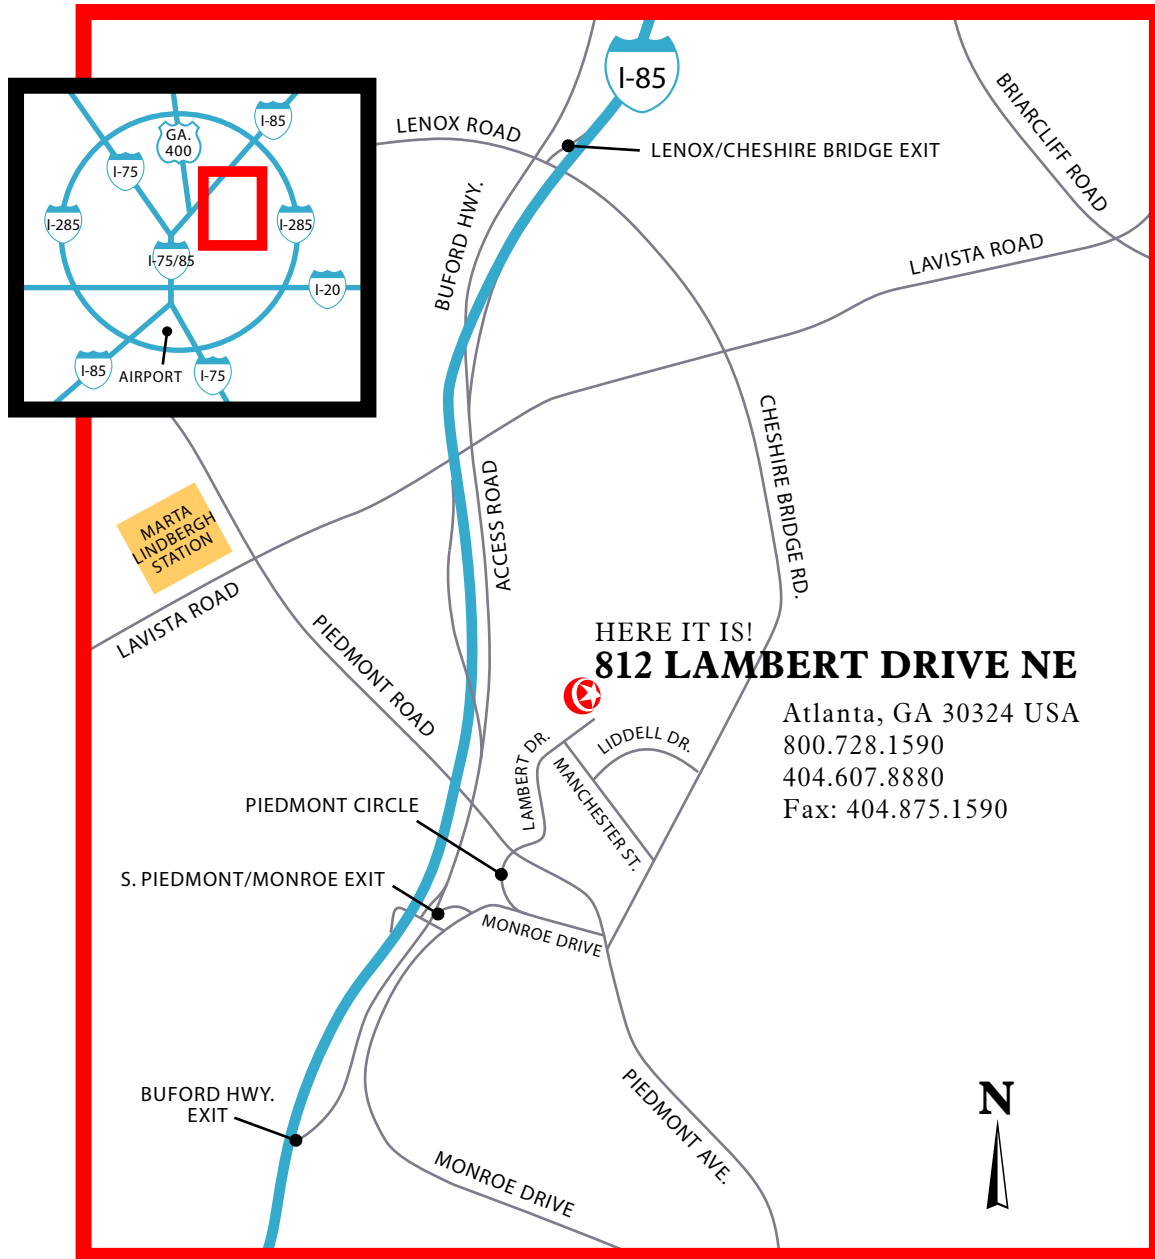

## DIRECTIONS to The CREATIVE CIRCUS

HERE IT IS!  
**812 LAMBERT DRIVE NE**

Atlanta, GA 30324 USA  
800.728.1590  
404.607.8880  
Fax: 404.875.1590

### FROM AIRPORT

Take I-75/85 North through Atlanta. Follow I-85 N when the two split. Continue north and take the first exit – BUFORD HWY. Take the first right – SOUTH, PIEDMONT/MONROE. At the light make a left onto MONROE DRIVE. At your first street (after a BP gas station) make a left onto PIEDMONT CIRCLE. Cross diagonally over PIEDMONT RD. to LAMBERT DR. next to Buckhead Plating. The road winds around and we are the last building on the left.

### FROM I-85 North

Take I-85 South to the LENOX/CHESHIRE BRIDGE RD. exit. At the bottom of the ramp make a left back under I-85. Go about 2 miles and look for MANCHESTER ST. on the right (after the Roxx Restaurant). At the end of the street, take a right onto LAMBERT. We are the last building on the left.

### FROM GA. 400

Take GA. 400 South. Take the SIDNEY MARCUS exit. Make a left and go under 400; at the light make a left onto BUFORD HWY, then at the next light make a right onto CHESHIRE BRIDGE RD. Go about 2 miles and look for MANCHESTER ST. on the right (after the Roxx Restaurant). At the end of the street, take a right onto LAMBERT. We are the last building on the left.